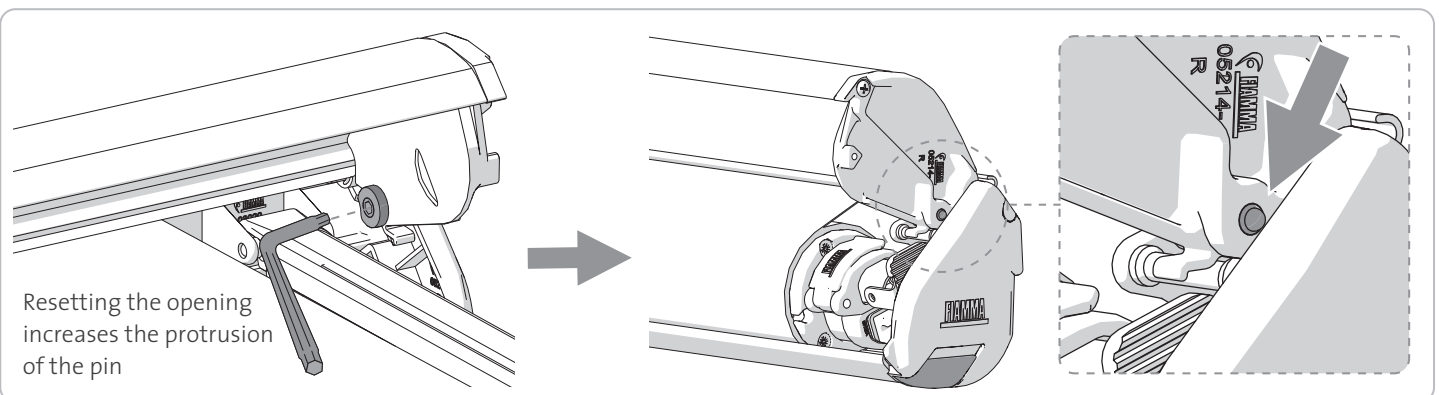

F35pro

GENERAL INFORMATION

- Length: 270cm
- Extension: 225cm
- Canopy length: 257cm

CASE FINISHES:

- Titanium
- Deep Black

CANOPY FINISHES:

- Royal Grey
- Royal Blue

TECHNICAL FEATURES

- Hard Box: super lightweight anodized aluminium case, Titanium or Deep Black finish
- Legs In: the legs are stored inside the roller tube and are easy to take out and install as they are hinged and telescopic
- Roller Tube: it enables the fabric to be rolled in two directions ensuring a maximum ease of operation
- Easy Installation: this awning can be installed with brackets that are fixed on the walls or on roof rails. The installation and the removal from the roof-rack is very quick thanks to the optional mounting kit which doesn't require drilling. The awning can also be slid into the caravan's rail without additional brackets, locking it with a safety screw

ADVANTAGES

- Manual awning, lightweight and practical to use
- Installation to the wall, to the roof bars (roof installation) or, the awning can also be slid into the vehicle rail

OPTIONAL FIXING

RESET OPENING