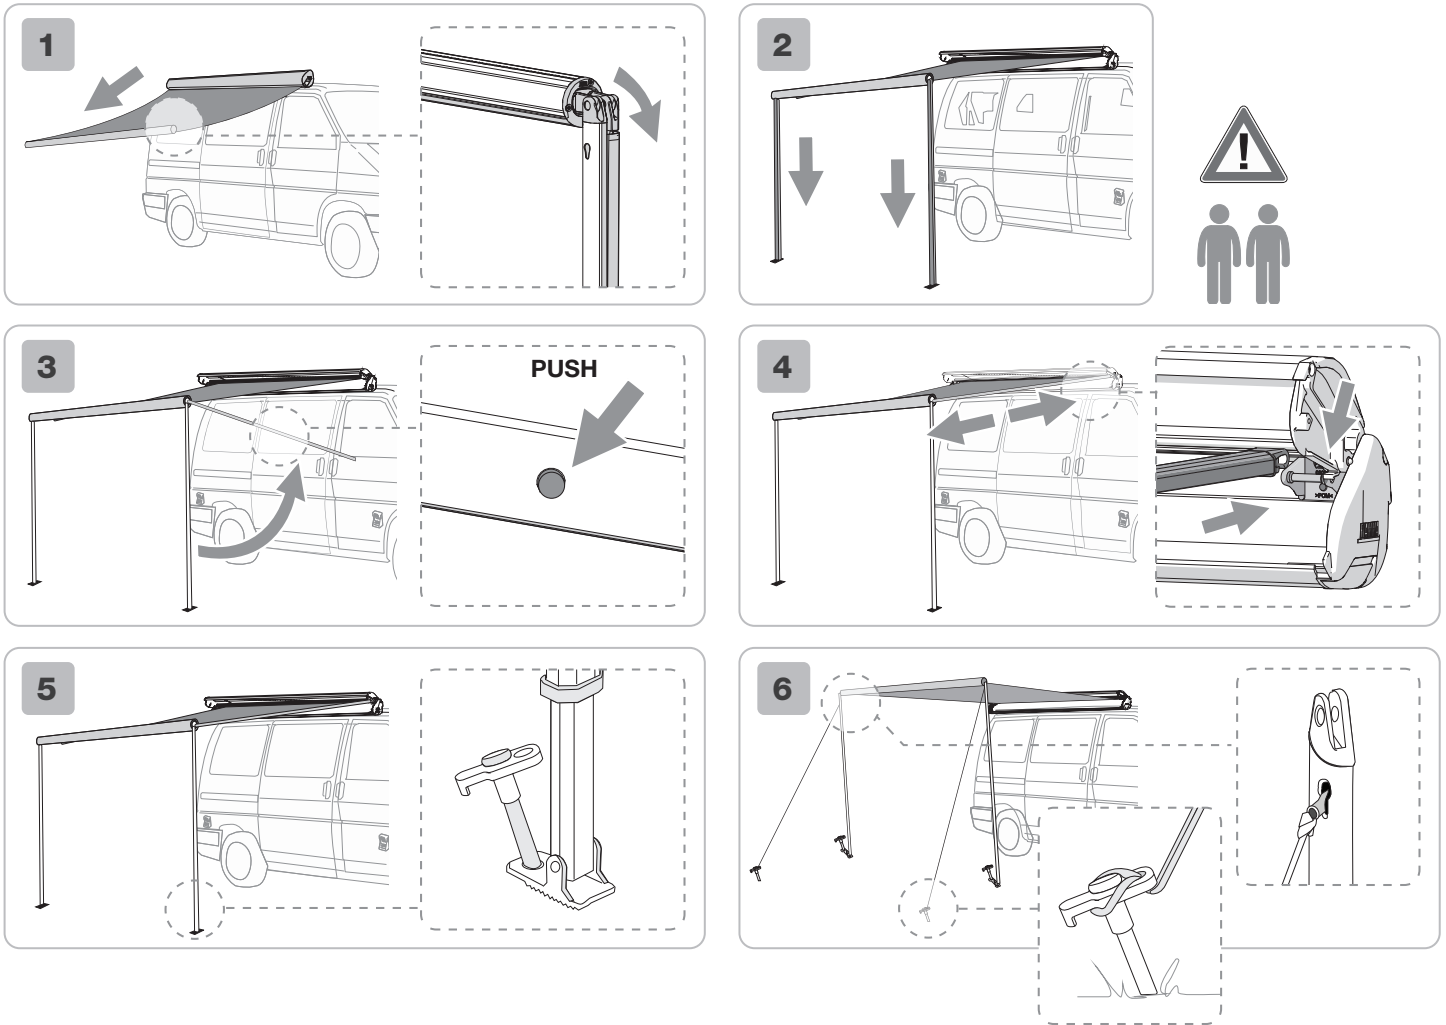

QUICK OPENING

Description	Awning length A	Canopy length B	Extension C	Max height from ground D	Shade surface	Weight	Fabric colours	Item No.	EAN Code
F35pro 180 Titanium	183cm	162cm	180cm	195cm	2,9m²	8,5kg	Royal Grey	06762-01R	8004815354336
							Royal Blue	06762-01Q	8004815354251
F35pro 220 Titanium	223cm	202cm	225cm	225cm	4,5m²	10,5kg	Royal Grey	06762A01R	8004815354268
							Royal Blue	06762A01Q	8004815354343
F35pro 250 Titanium	253cm	232cm	225cm	225cm	5,2m²	11,5kg	Royal Grey	06762B01R	8004815354350
							Royal Blue	06762B01Q	8004815354275
F35pro 270 Titanium	273cm	254cm	225cm	225cm	5,7m²	13,0kg	Royal Grey	06762C01R	8004815354367
							Royal Blue	06762C01Q	8004815350499
F35pro 300 Titanium	303cm	288cm	225cm	235cm	6,4m²	14,0kg	Royal Grey	06762D01R	8004815350505
							Royal Blue	06762D01Q	8004815354282
F35pro 180 Deep Black	183cm	162cm	180cm	195cm	2,9m²	8,5kg	Royal Grey	06458-01R	8004815422837
F35pro 220 Deep Black	223cm	202cm	225cm	225cm	4,5m²	10,5kg	Royal Grey	06458A01R	8004815363130
F35pro 250 Deep Black	253cm	232cm	225cm	225cm	5,2m²	11,5kg	Royal Grey	06458B01R	8004815350925
F35pro 270 Deep Black	273cm	254cm	225cm	225cm	5,7m²	13,0kg	Royal Grey	06458C01R	8004815354640
F35pro 300 Deep Black	303cm	288cm	225cm	235cm	6,4m²	14,0kg	Royal Grey	06458D01R	8004815422844

Installation