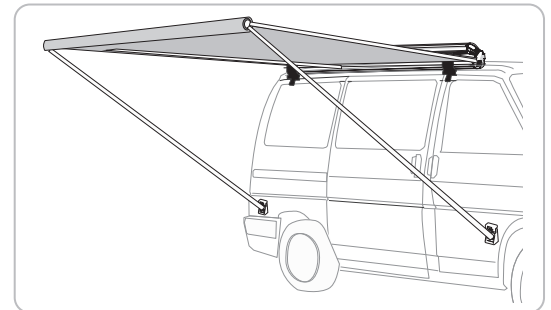

F35pro

GENERAL INFORMATION

- Length: 270cm
- Extension: 225cm
- Canopy length: 257cm

CASE FINISHES:

- Titanium
- Deep Black

CANOPY FINISHES:

- Royal Grey
- Royal Blue

TECHNICAL FEATURES

- Hard Box: super lightweight anodized aluminium case, Titanium or Deep Black finish
- Legs In: the legs are stored inside the roller tube and are easy to take out and install as they are hinged and telescopic
- Roller Tube: it enables the fabric to be rolled in two directions ensuring a maximum ease of operation
- Easy Installation: this awning can be installed with brackets that are fixed on the walls or on roof rails. The installation and the removal from the roof-rack is very quick thanks to the optional mounting kit which doesn't require drilling. The awning can also be slid into the caravan's rail without additional brackets, locking it with a safety screw

ADVANTAGES

- Manual awning, lightweight and practical to use
- Installation to the wall, to the roof bars (roof installation) or, the awning can also be slid into the vehicle rail

OPTIONAL FIXING

RESET OPENING